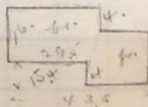

15.1 front

73.9 88+30

72.7

McCormick on

88+30

16.5 back